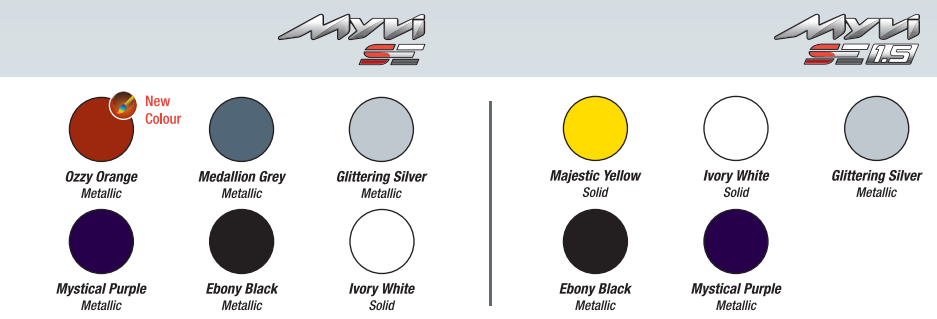

Colour Variations

FOR MORE DETAILS
Visit your nearest Perodua showroom or call 1800 88 6600.