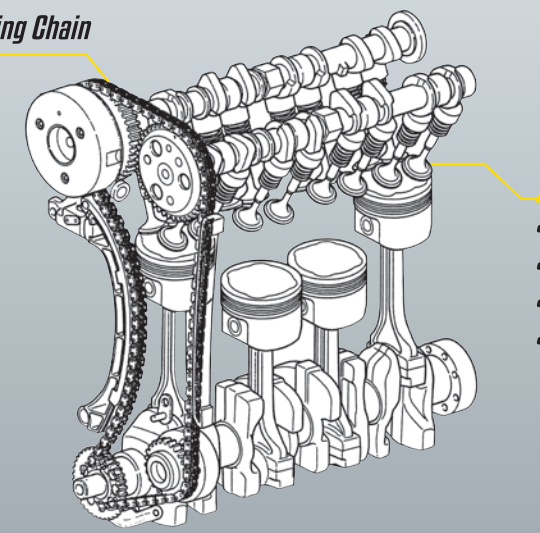

Door Pull Handles

Multimedia System with Navigation

Touchscreen Multimedia System

Yellow Pages Search Integration

TM WiFi Hotspot Locator

Built-in GPS

DVD Player

Mini USB Port

Bluetooth with Hands-free Function

SRS TruBass and FOCUS Technologies

Dynamic Driving Performance

1.5L DVVT, DOHC with EFI
The high-performance engine delivers excellent fuel economy, smooth pick-up and acceleration, and cleaner gas emissions with minimal vibration noise.

DVVT
Dynamic Variable Valve Timing

DOHC
Double Overhead Camshaft

EFI
Electronic Fuel Injection

Timing Chain

3SZ-VE Chain Drive

- Durable and stronger chain
- No replacement at scheduled maintenance
- High-quality chain material that is silent
- Self-adjusting tensioner to ensure chain tension is maintained