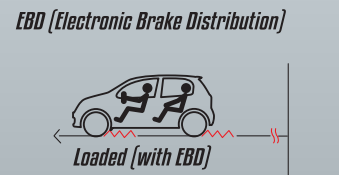

DVVT
Dynamic Variable Valve Timing

DOHC
Double Overhead Camshaft

EFI
Electronic Fuel Injection

Timing Chain

3SZ-VE Chain Drive

- Durable and stronger chain
- No replacement at scheduled maintenance
- High-quality chain material that is silent
- Self-adjusting tensioner to ensure chain tension is maintained

Peace of Mind Safety

Dual SRS Airbags

Electric Power Steering (EPS)

Improves driving stability with quick response ECU-controlled steering.

ABS with EBD & BA System

With ABS

Braking point

EBD (Electronic Brake Distribution)

Loaded (with EBD)

Without ABS

Braking point

Loaded (without EBD)