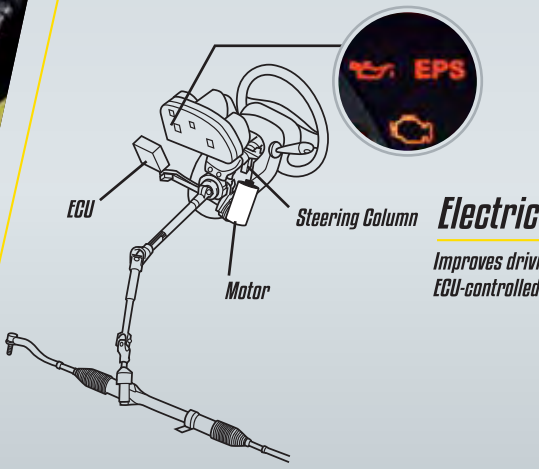

DVVT
Dynamic Variable Valve Timing

DOHC
Double Overhead Camshaft

EFI
Electronic Fuel Injection

Timing Chain

3SZ-VE Chain Drive

- Durable and stronger chain
- No replacement at scheduled maintenance
- High-quality chain material that is silent
- Self-adjusting tensioner to ensure chain tension is maintained

Peace of Mind Safety

Dual SRS Airbags

Electric Power Steering (EPS)

Improves driving stability with quick response ECU-controlled steering.

ABS with EBD & BA System

With ABS

Braking point

EBD (Electronic Brake Distribution)