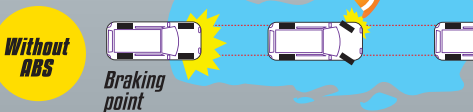

Braking point

Braking point