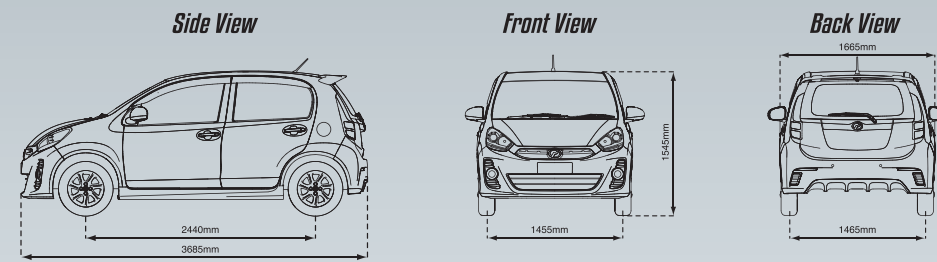

Dimensions