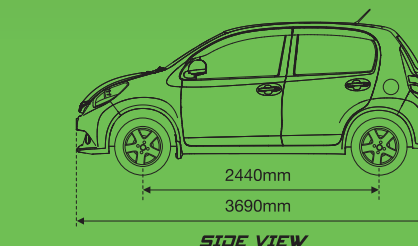

DIMENSIONS

THE NEW