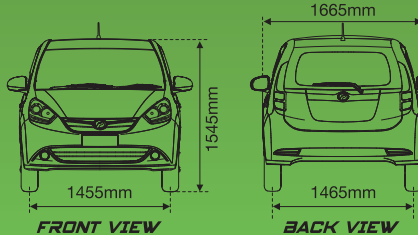

DIMENSIONS

THE NEW