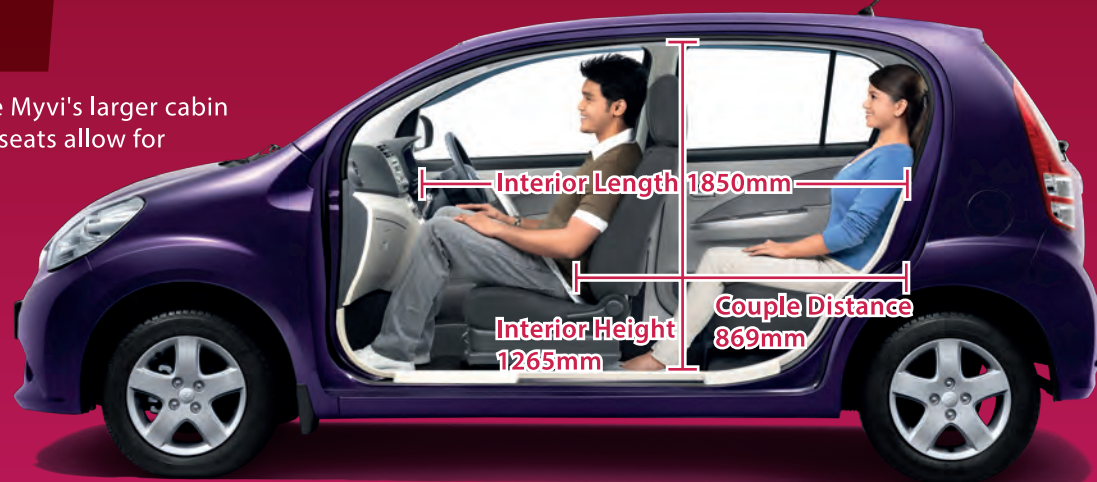

DVVT
Dynamic Variable Valve Timing

DOHC
Double Overhead Camshaft

EFI
Electronic Fuel Injection

DRIVE FUN, DRIVE SAFE

It's a fun drive, but safety comes first.

Dual SRS Airbags

SPACE

Go on. Stretch! The Myvi's larger cabin space and flexible seats allow for greater comfort.

Split Folding Rear Seats 60:40

MULTI-INFO DISPLAY

i. Average Fuel Consumption [AVG]

ii. Maximum Travelling Range [RANGE]

iii. Blinking Low Fuel Level Warning Light

TURN TO FUN

- Easier parking in tight spaces.
- Effortless cornering and U-turns.
- Better manoeuvrability.