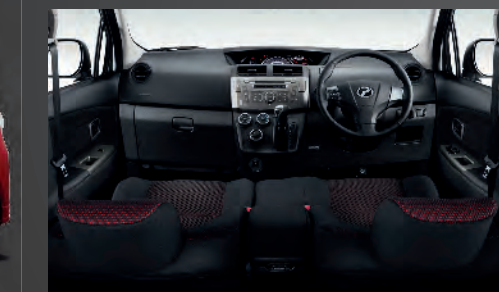

ALZA SE Set trends, blaze trails.