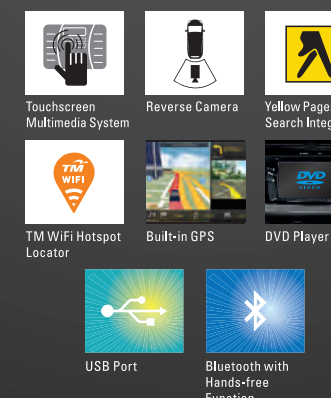

NEW DESIGN MULTIMEDIA SYSTEM WITH NAVIGATION AND REVERSE CAMERA**

Multimedia

Navigation

Reverse Camera With Parking Guidelines

The reverse camera comes with distance indicators to help you align your car accurately during reverse or parallel parking.