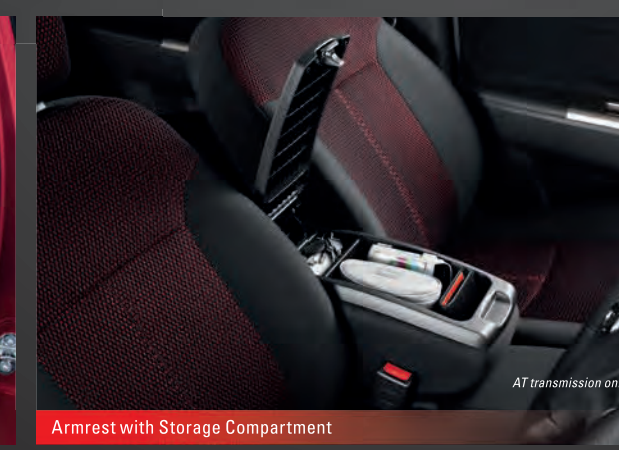

Armrest with Storage Compartment

ISOFIX System

Shopping Hook*

Gear Shift Lever with Shift Lock

Solar and Security Window Film*

*Only available with SE and Advanced Version variants. **Only available with Advanced Version variant.

EXCEPTIONAL VERSATILITY

Practical features designed for true driving comfort.

Utility Box

Small Compartment

Bottle Holders

Under Seat Tray

Front Door Pockets

Rear Door Pockets

Third Row Side Pockets

Tool Compartment

Seat Height Adjuster* (Driver's side)

Foot Parking Brake (AT transmission only)

*Only available with SE and Advanced Version variants.

*Only available with SE and Advanced Version variants.