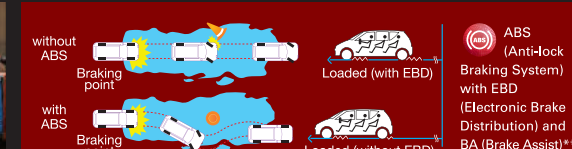

SAFETY AND PERFORMANCE

Every ride is an adventure. Every journey comes with peace of mind.

DVVT DOHC EFI
Dynamic Variable Valve Timing   Double Overhead Camshaft   Electronic Fuel Injection

BETTER POWER TO WEIGHT RATIO

TECHNICAL SPECIFICATIONS