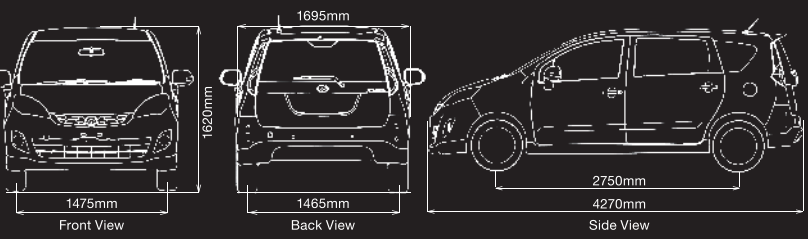

DIMENSIONS

Not applicable for Standard variant.