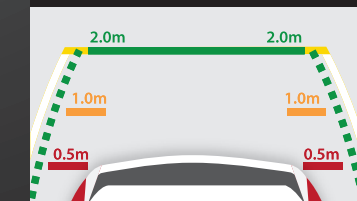

Roof-mounted Monitor**